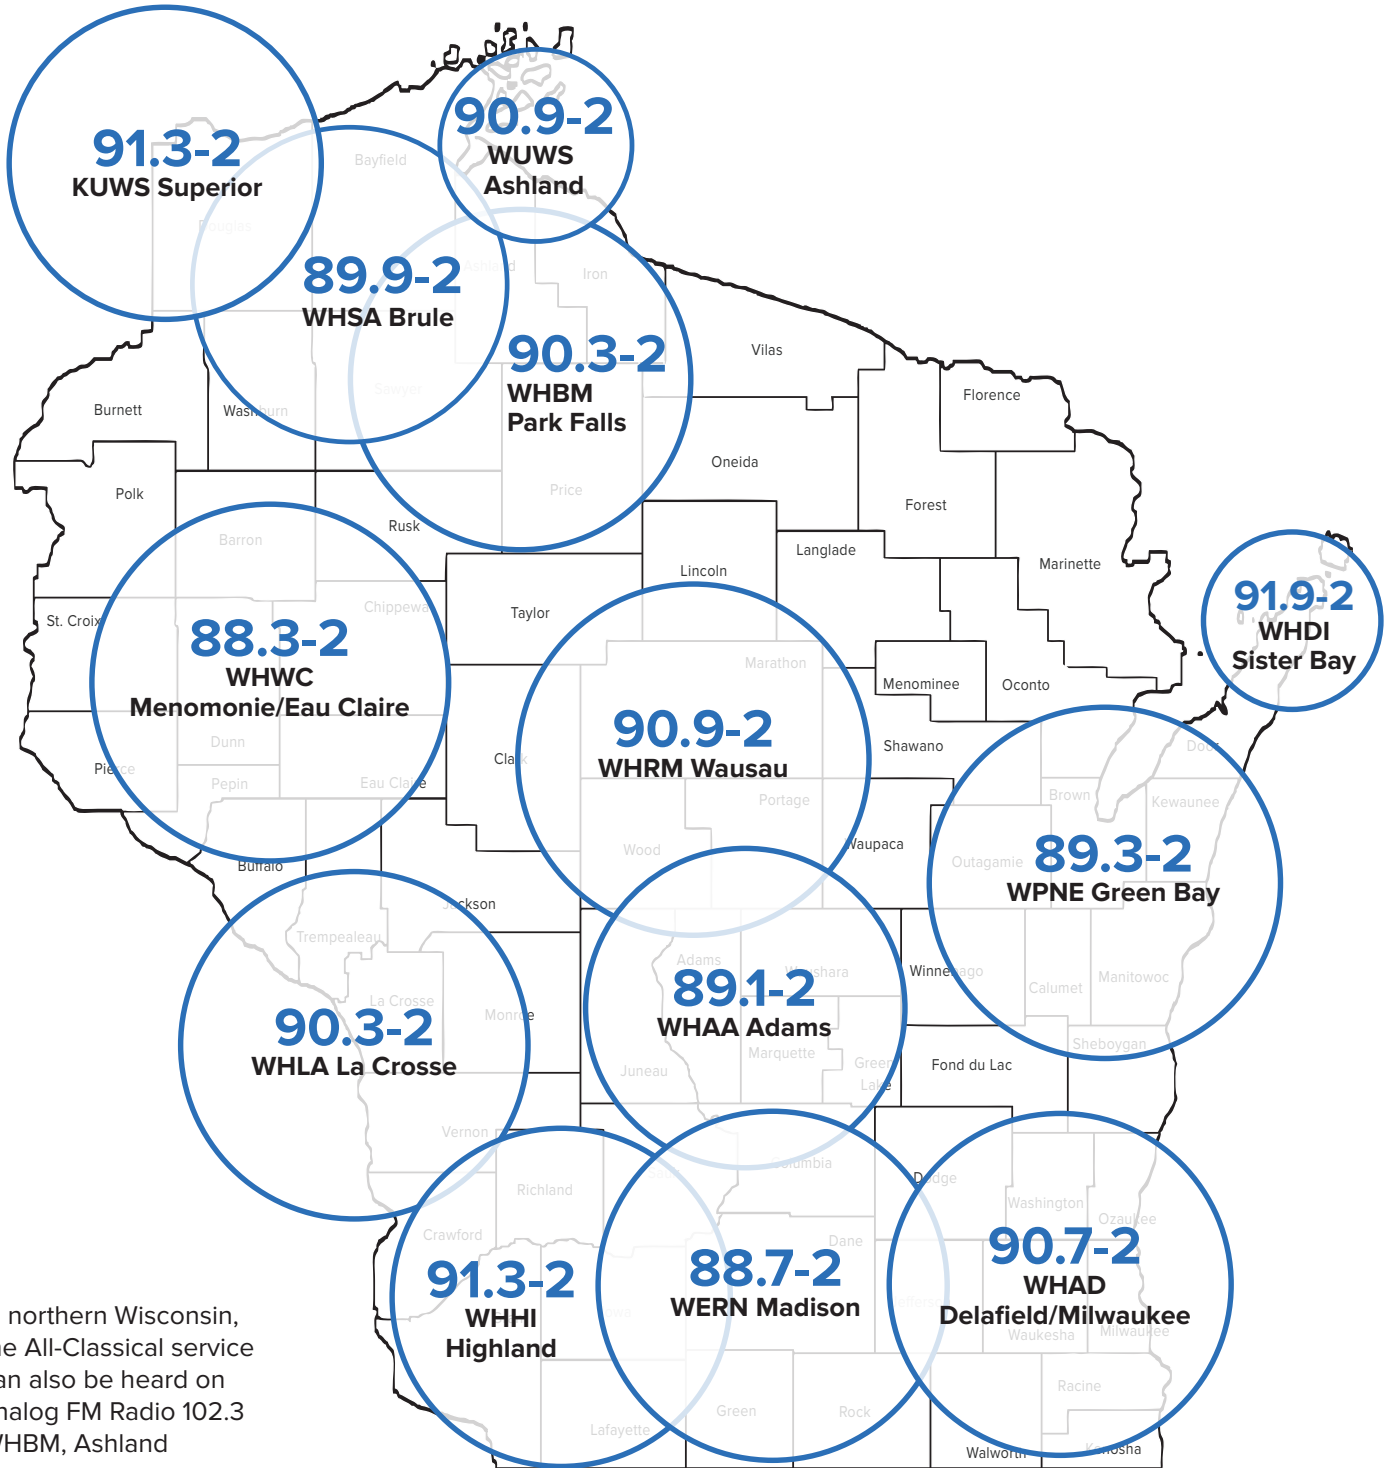

**WISCONSIN
PUBLIC RADIO**

Classical HD

Classical music all day, every day - online and on your HD radio.

In northern Wisconsin, the All-Classical service can also be heard on analog FM Radio 102.3 WHBM, Ashland

wpr.org

WPR is a service of the Wisconsin Educational Communications Board and University of Wisconsin-Madison.